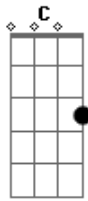

© ukulele-chords.com