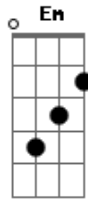

© ukulele-chords.com