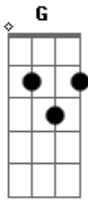

© ukulele-chords.com