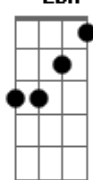

Dispatch - Open Up

Tom: Db

Bbm F Db Ab Bbm (6th Form) Gb

Verse1

x x Bbm Bbm x x F F x x Bbm Bbm F
 x x Bbm Bbm x x F F x x Bbm Bbm
 x x Bbm Bbm x x F F x x Bbm Bbm F
 x x Bbm Bbm x x F F x x Bbm Bbm

They Were Looking For me When I Came To
 They Were Looking For Me When I Came Back
 Said hey you youre lookin mighty suspicious
 (x2) I said relax man get of my back

(Chorus)

x x Db x Db x x Ab x Ab x x Bbm x Bbm xx Gb xx F
 and they say
 Open up were commin inside
 you cant run so you might as well hide
 we got the place covered from head to toe head to toe
 Open up were comming inside
 whats it feel like to know your gonna die
 oh on the other side of the road
 on the other side of the road

Play the Chorus Chords for this part

x x Bbm Bbm x x F F x x Bbm Bbm F
 x x Bbm Bbm x x F F x x Bbm Bbm
 x x Bbm Bbm x x F F x x Bbm Bbm F
 x x Bbm Bbm x x F F x x Bbm Bbm
 how are we to know that you are not a liar hey
 dont you see we have a job to do
 and our job is the law job is the law
 you fit the description of a criminal crosser hey
 we believe that he is you and that is your flaw
 (x4) that is your flaw

Ab

© ukulele-chords.com

Gb

© ukulele-chords.com

Ebm

© ukulele-chords.com

Fm

© ukulele-chords.com