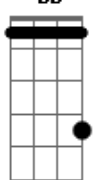

Now I I I aint opposed to seeking justice
but youre going about it all wrong
the man your looking for does not exist
hes just a figment of the higher mans tounge

(Chorus)

x x Db x Db x x Ab x Ab x x Bbm x Bbm xx Gb xx F
and they say
Open up were commin inside
you cant run so you might as well hide
we got the place covered from head to toe head to toe
Open up were comming inside
whats it feel like to know your gonna die
oh on the other side of the road
on the other side of the road

Verse2

x x Bbm Bbm x x F F x x Bbm Bbm F
x x Bbm Bbm x x F F x x Bbm Bbm

x x Bbm Bbm x x F F x x Bbm Bbm F
x x Bbm Bbm x x F F x x Bbm Bbm
So they took my down to the gallows
and this boy he said to me
why do ya smile when the ropes around your neck
(x2) I said Ill tell ya boy when I get back

(Chorus)x x Db x Db x x Ab x Ab x x Bbm x Bbm xx Gb xx F

Solo

Then Play these chords all in 5th form
xxx Db x Db xxx Ebm x Ebm xxx Fm x Fm xx Gb xx Ab

Chorus Chords

(Bridge)

F
Hands above your head
F
que le via bien
F Gb
step out of line and well fill ya with lead

Play the Chorus Chords for this part

x x Bbm Bbm x x F F x x Bbm Bbm F
x x Bbm Bbm x x F F x x Bbm Bbm
x x Bbm Bbm x x F F x x Bbm Bbm F
x x Bbm Bbm x x F F x x Bbm Bbm
how are we to know that you are not a liar hey
dont you see we have a job to do
and our job is the law job is the law
you fit the description of a criminal crosser hey
we believe that he is you and that is your flaw
(x4) that is your flaw

Chorus xxx Db x Db xxx Ebm x Ebm xxx Fm x Fm xx Gb xx G#

Acordes

Db