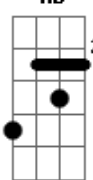

Dispatch - Open Up

Tom: Db

Bbm F Db Ab Bbm (6th Form) Gb

Verse1

x x Bbm Bbm x x F F x x Bbm Bbm F
x x Bbm Bbm x x F F x x Bbm Bbm
x x Bbm Bbm x x F F x x Bbm Bbm F
x x Bbm Bbm x x F F x x Bbm Bbm

They Were Looking For me When I Came To
They Were Looking For Me When I Came Back
Said hey you youre lookin mighty suspicious
(x2) I said relax man get of my back

(Prechorus)

x x Db x Db x x Ab x Ab x x Bbm x Bbm x x Bbm x Bbm
x x Db x Db x x Ab x Ab x x Bbm x Bbm F
x x Db x Db x x Ab x Ab x x Bbm x Bbm x x Bbm x Bbm
x x Db x Db x x Ab x Ab x x Bbm x Bbm Gb

Now I I I aint opposed to seeking justice
but youre going about it all wrong
the man your looking for does not exist
hes just a figment of the higher mans tounge

(Chorus)

x x Db x Db x x Ab x Ab x x Bbm x Bbm xx Gb xx F
and they say
Open up were commin inside
you cant run so you might as well hide
we got the place covered from head to toe head to toe
Open up were comming inside
whats it feel like to know your gonna die
oh on the other side of the road
on the other side of the road

Verse2

x x Bbm Bbm x x F F x x Bbm Bbm F
x x Bbm Bbm x x F F x x Bbm Bbm

x x Bbm Bbm x x F F x x Bbm Bbm F
x x Bbm Bbm x x F F x x Bbm Bbm
So they took my down to the gallows
and this boy he said to me
why do ya smile when the ropes around your neck
(x2) I said Ill tell ya boy when I get back

(Chorus)x x Db x Db x x Ab x Ab x x Bbm x Bbm xx Gb xx F

Solo

Then Play these chords all in 5th form
xxx Db x Db xxx Ebm x Ebm xxx Fm x Fm xx Gb xx Ab

Chorus Chords

(Bridge)

F
Hands above your head
F
que le via bien
F Gb
step out of line and well fill ya with lead

Play the Chorus Chords for this part

x x Bbm Bbm x x F F x x Bbm Bbm F
x x Bbm Bbm x x F F x x Bbm Bbm
x x Bbm Bbm x x F F x x Bbm Bbm F
x x Bbm Bbm x x F F x x Bbm Bbm
how are we to know that you are not a liar hey
dont you see we have a job to do
and our job is the law job is the law
you fit the description of a criminal crosser hey
we believe that he is you and that is your flaw
(x4) that is your flaw

Chorus xxx Db x Db xxx Ebm x Ebm xxx Fm x Fm xx Gb xx G#