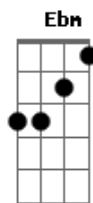

© ukulele-chords.com