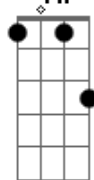

Dispatch - Open Up

Tom: Db

Bbm F Db Ab Bbm (6th Form) Gb

Verse1

x x Bbm Bbm x x F F x x Bbm Bbm F
 x x Bbm Bbm x x F F x x Bbm Bbm
 x x Bbm Bbm x x F F x x Bbm Bbm F
 x x Bbm Bbm x x F F x x Bbm Bbm

They Were Looking For me When I Came To
 They Were Looking For Me When I Came Back
 Said hey you youre lookin mighty suspicious
 (x2) I said relax man get of my back

(Chorus)

x x Db x Db x x Ab x Ab x x Bbm x Bbm xx Gb xx F
 and they say
 Open up were commin inside
 you cant run so you might as well hide
 we got the place covered from head to toe head to toe
 Open up were comming inside
 whats it feel like to know your gonna die
 oh on the other side of the road
 on the other side of the road

Play the Chorus Chords for this part

x x Bbm Bbm x x F F x x Bbm Bbm F
 x x Bbm Bbm x x F F x x Bbm Bbm
 x x Bbm Bbm x x F F x x Bbm Bbm F
 x x Bbm Bbm x x F F x x Bbm Bbm
 how are we to know that you are not a liar hey
 dont you see we have a job to do
 and our job is the law job is the law
 you fit the description of a criminal crosser hey
 we believe that he is you and that is your flaw
 (x4) that is your flaw

Ab

© ukulele-chords.com

Gb

© ukulele-chords.com

Ebm

© ukulele-chords.com

Fm

© ukulele-chords.com