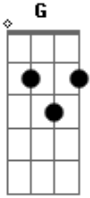

Dispatch - One Truth

Tom: G

Under the Radar/Patchwork CD
Tabbed by Owen Sakovics

Dm Dm Dm Dm

Acordes

© ukulele-chords.com

© ukulele-chords.com

© ukulele-chords.com