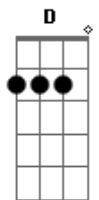

A B Dbm B A
Hey hey, hey hey, hey hey hey
A B Dbm
Hey hey, hey hey hey,
Ab
Hey hey, hey he-ey hey

E
Well I'm moving kind of slow
B
Down that same old path
Dbm A
Wasting time inside this hour glass
E
She's coming up ahead now
B
And I feel, yes I feel
Dbm A
My head turning like a race car wheel

E B
Maybe I'll try to say hi another time
Dbm A
I've gotta find a way to get inside your mind
E B
I'll talk smoothe and walk one step closer
Dbm A
Be real cool, dang real cool

Dbm E
say what you want, say what you mean
B A
question yourself are you really what you seem?
Dbm E
say who you are, say what you mean

B
question yourself are you really what you dream?

(Repete a mesma ordem)

Now here I come one more time
But she slides on by
Not even a second look
She took the bait right off that hook
I've got my blinders on tight
I pull my cap a little lower
I can hide, hide away

(these are barred)

E B
You may think that this is easy for me
Dbm B Dbm
But there's a lot of things you don't know,
B Dbm A
You don't care, you don't want to see
Long while since I've got myself across
But maybe there's a reason for that
Even if I caught you I'd throw you back.

(refrão)

hey...hey...
I really don't want to fall back
because you don't seem like you care
and if I would fall back
you don't seem like you care
fall down your back, fall down your back
fall down your back, fall down your back
I will not, I will not hold, hold you back
you don't seem like you care
Fall back...you don't
Fall back...you don't
Fall back...you don't

Acordes

© ukulele-chords.com