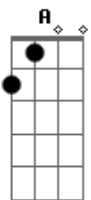

© ukulele-chords.com

© ukulele-chords.com