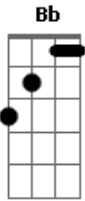

# Dispatch - General

Tom: **B**

Intro:

(com acordes na forma de Capotraste na 1ª casa

**Bb** )

ok this song is played in the key of **A** so all you have to do is put a capo on the 1st fret

then the rest of the song is just change goes like this

the one riff

Here's the intro

this is not the timing or the strumming pattern it only shows the cord progression