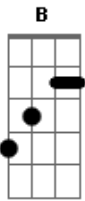

Dispatch - General

Tom: **B**

Intro:

(com acordes na forma de Capotraste na 1ª casa

Bb)

ok this song is played in the key of **A** so all you have to do is put a capo on the 1st fret

then the rest of the song is just change goes like this

the one riff

Here's the intro

this is not the timing or the strumming pattern it only shows the cord progression

Acordes

© ukulele-chords.com

© ukulele-chords.com

© ukulele-chords.com