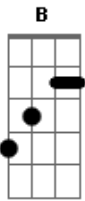

# Dispatch - General

Tom: **B**

Intro:

(com acordes na forma de Capotraste na 1ª casa

**Bb** )

ok this song is played in the key of **A** so all you have to do is put a capo on the 1st fret

then the rest of the song is just change goes like this

the one riff

Here's the intro

this is not the timing or the strumming pattern it only shows the cord progression