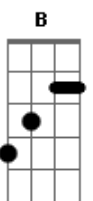

© ukulele-chords.com