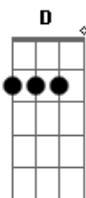

A E Gbm E
 Hold my hand just one more time, to see if you're really gonna meet me

A E Gbm E
 Hold my hand just one more time, to see if you're really gonna meet me

Acordes

© ukulele-chords.com

© ukulele-chords.com