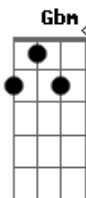

© ukulele-chords.com