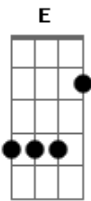

Dispatch - Craze

Tom: C

Silent Steepes (Remastered)
Other Side
Tabbed by Owen Sakovics

NOTE - Since there is lead played throughout the song but no real "guitar solo," I out "Lead Fills." In addition, since the lead fills take place over long sections of the and various progressions, it is too confusing trying to place them in the tab in the correct place with their respective so instead they are all transcribed at the end of the tablature.

- Don't play last time

D Bm Em A
Gbm G Gbm G

Bm G D A
D Em G A
D Bm Em (A)
Gbm G Gbm G
Bm G D A
D Bm Em (A)

LEAD FILLS I:

LEAD FILLS II:

Acordes

© ukulele-chords.com

© ukulele-chords.com