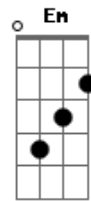

© ukulele-chords.com