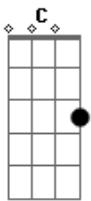

Dispatch - Craze

Tom: C

Silent Steepes (Remastered)
Other Side
Tabbed by Owen Sakovics

NOTE - Since there is lead played throughout the song but no real "guitar solo," I out "Lead Fills." In addition, since the lead fills take place over long sections of the and various progressions, it is too confusing trying to place them in the tab in the correct place with their respective so instead they are all transcribed at the end of the tablature.

- Don't play last time

D Bm Em A
Gbm G Gbm G

Bm G D A
D Em G A
D Bm Em (A)
Gbm G Gbm G
Bm G D A
D Bm Em (A)

LEAD FILLS I:

LEAD FILLS II:

Acordes

© ukulele-chords.com

© ukulele-chords.com