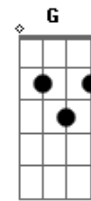

© ukulele-chords.com