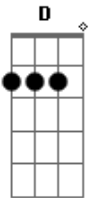

Dispatch - Burning The River

Tom: **C**

Tabbed by: Doug McMahon

D string for the **C** chord. (that came out way to complicated)

Have fun with this and if any one takes the time to figure out the solo please tab it out. This is in the key of **G** if that helps at all.

The chords are C,G,Am,Em. Hammer on the the 2nd fret on the Love,
Doug

Acordes

© ukulele-chords.com

© ukulele-chords.com

© ukulele-chords.com