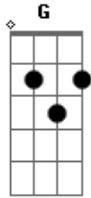

Dispatch - Burning The River

Tom: **C**

Tabbed by: Doug McMahon

The chords are C,G,Am,Em. Hammer on the the 2nd fret on the

D string for the **C** chord. (that came out way to complicated)

Have fun with this and if any one takes the time to figure out the solo please tab it out. This is in the key of **G** if that helps at all.

Love,
Doug

Acordes

© ukulele-chords.com

© ukulele-chords.com

© ukulele-chords.com