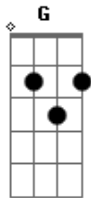

Dispatch - Burning The River

Tom: **C**

Tabbed by: Doug McMahon

D string for the **C** chord. (that came out way to complicated)

Have fun with this and if any one takes the time to figure out the solo please tab it out. This is in the key of **G** if that helps at all.

The chords are C,G,Am,Em. Hammer on the the 2nd fret on the Love,
Doug

Acordes

© ukulele-chords.com

© ukulele-chords.com

© ukulele-chords.com