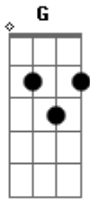

© ukulele-chords.com