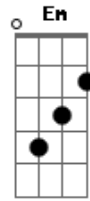

© ukulele-chords.com