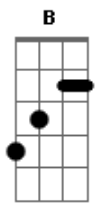

© ukulele-chords.com