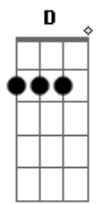

© ukulele-chords.com