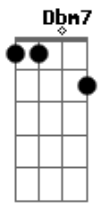

© ukulele-chords.com

© ukulele-chords.com