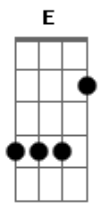

© ukulele-chords.com