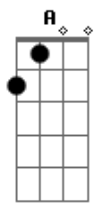

Dispatch - Bang bang

Tom: **A**

h-Hammer on
p-pull off
/-slide up
\-slide down
bh-bend half step
bw-bend whole step
pb-pre bend
r-release bend
Intro: /verse

Dbm7 A B
D D D U U

?be sleepin be sleepin?

A Dbm7 E B

Guitar Solo in Pentatonic Emaj.

?Hey Mr. Man?
(**Dbm**) not sure

Prebend $\frac{1}{2}$ step (11bh12) before release

Acordes