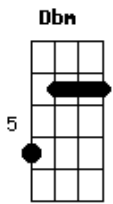

© ukulele-chords.com