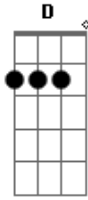

© ukulele-chords.com