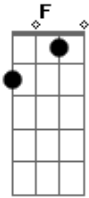

Dispatch - 10ft 5ft Bang Em

Tom: F

10ft 5ft Bang 'em
Who are we livin for

Dm Dm Dm C

BASS DRUMS & KEYS

Dm F G D Dm F C7
D F

Acordes

© ukulele-chords.com