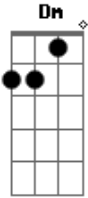

Dispatch - 10ft 5ft Bang Em

Tom: F

10ft 5ft Bang 'em
Who are we livin for

Dm Dm Dm C

BASS DRUMS & KEYS

Dm F G D Dm F C7
D F

Acordes

© ukulele-chords.com