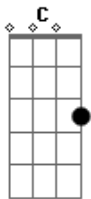

© ukulele-chords.com