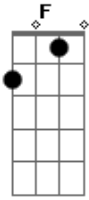

Dispatch - 10ft 5ft Bang Em

Tom: **F**

10ft 5ft Bang 'em
Who are we livin for

Dm Dm Dm C

BASS DRUMS & KEYS

Dm F G D Dm F C7
D F

Acordes