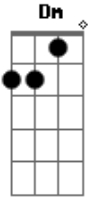

© ukulele-chords.com