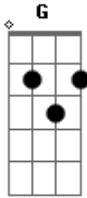

© ukulele-chords.com