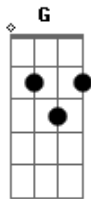

© ukulele-chords.com