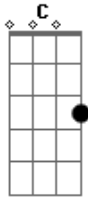

© ukulele-chords.com