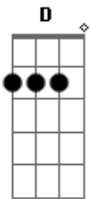

© ukulele-chords.com