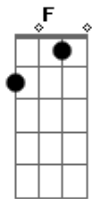

Dispatch - 10ft 5ft Bang Em

Tom: F

10ft 5ft Bang 'em
Who are we livin for

Dm Dm Dm C

BASS DRUMS & KEYS

Dm F G D Dm F C7

Acordes

© ukulele-chords.com