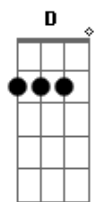

© ukulele-chords.com