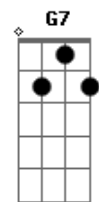

© ukulele-chords.com