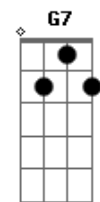

© ukulele-chords.com