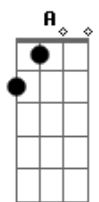

A D B7
Now and forever more
A A
Don't listen to them
A A
Cause what do they know?
D Gbm7
We need each other
E Gbm7
To have, to hold
Dbm
They'll see in time
D
I know
A A
When destiny calls you
A A
You must be strong
D Gbm7
I may not be with you
E Gbm7
But you've got hold on
Dbm
They'll see in time
D
I know
E B
We'll show them together
Gb B
cause you'll be in my heart
Db Db Bbm
yes you'll be in my heart
Ebm
from this day on
B E Db
Now and forever more
Gb B
Ooo... you'll be in my heart
(you'll be in my heart)
Db Db Bbm
No matter what they say
Ebm B
You'll be in my heart
E Db
you'll be here always
B
Always
Gb
I'll be with you
B
I'll be there for you always
Gb
Always and always
B
Just look over your shoulder
Gb
Just look over your shoulder
B
Just look over your shoulder
Gb
I'll be there always

Acordes

© ukulele-chords.com