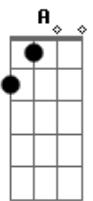

Disney - The Rainbow Connection (Os Muppets)

tom:
A (forma dos acordes no tom de G)
Capotraste na 2ª casa
Intro: G C G C
      G C G C

G Em
Why are there so many
Am D
Songs about rainbows
G Em C D
And what's on the other side
G Em
Rainbows are visions
Am D
But only illusions
G Em C D
And rainbows have nothing to hide
C
So we've been told and some chose to believe it
Bm
But I know they're wrong wait and see
Am D
Someday we'll find it
Bm E
The Rainbow Connection
Am D
The lovers, the dreamers and me

G Em
Who said that every wish
Am D
Would be heard and answered
G Em C D
When wished on the morning star
G Em
Somebody thought of that
Am D
And someone believed it
G Em C D
And look what it's done so far

C
What's so amazing
C
That keeps us star gazing
Bm
What so we think we might see
Am D
Someday we'll find it
Bm E
The Rainbow Connection
Am D G
The lovers, the dreamers, and me
D Em D
All of us under its spell
C Bm D Eb
We know that it's probably magic

G Bm
Have you been half asleep?
Am D
And have you heard voices?
G Em C D
I've heard them calling my name,
G Em
Is this the sweet sound
Am D
That called the young sailors?
G Em C D
The voice might be one and the same.
C
I've heard it too many times to ignore it
Bm
It's something that i'm supposed to be,
Am D
Someday we'll find it
Bm E
The rainbow connection...
Am D G
The lovers, the dreamers and me
D Em D
La da da di da da dum
C D G
La da da di da da dum

Acordes

© ukulele-chords.com