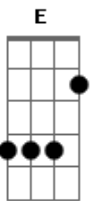

© ukulele-chords.com