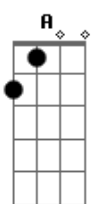

Disney - The Rainbow Connection (Os Muppets)

tom:
A (forma dos acordes no tom de G)
Capotraste na 2ª casa
Intro: G C G C
          G C G C

G Em
Why are there so many
Am D
Songs about rainbows
G Em C D
And what's on the other side
G Em
Rainbows are visions
Am D
But only illusions
G Em C D
And rainbows have nothing to hide
C
So we've been told and some chose to believe it
Bm
But I know they're wrong wait and see
Am D
Someday we'll find it
Bm E
The Rainbow Connection
Am D
The lovers, the dreamers and me

G Em
Who said that every wish
Am D
Would be heard and answered
G Em C D
When wished on the morning star
G Em
Somebody thought of that
Am D
And someone believed it
G Em C D
And look what it's done so far

C
What's so amazing
C
That keeps us star gazing
Bm
What so we think we might see
Am D
Someday we'll find it
Bm E
The Rainbow Connection
Am D G
The lovers, the dreamers, and me
D Em D
All of us under its spell
C Bm D Eb
We know that it's probably magic

G Bm
Have you been half asleep?
Am D
And have you heard voices?
G Em C D
I've heard them calling my name,
G Em
Is this the sweet sound
Am D
That called the young sailors?
G Em C D
The voice might be one and the same.
C
I've heard it too many times to ignore it
Bm
It's something that i'm supposed to be,
Am D
Someday we'll find it
Bm E
The rainbow connection...
Am D G
The lovers, the dreamers and me
D Em D
La da da di da da dum
C D G
La da da di da da dum

Acordes

© ukulele-chords.com