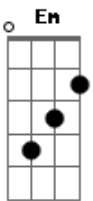

© ukulele-chords.com