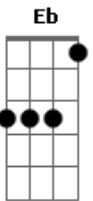

© ukulele-chords.com