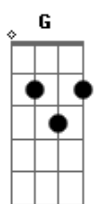

© ukulele-chords.com