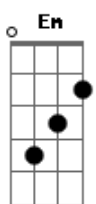

© ukulele-chords.com