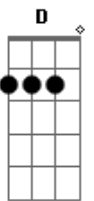

© ukulele-chords.com