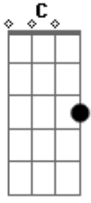

Disney - Gravity-fall

Tom: C

Intro: Am C E

segue a sequencia: Am C F G Am C F G E ----- Am

Acordes

© ukulele-chords.com

© ukulele-chords.com

© ukulele-chords.com