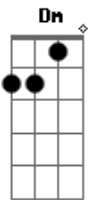

© ukulele-chords.com

© ukulele-chords.com