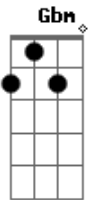

© ukulele-chords.com