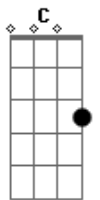

© ukulele-chords.com