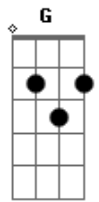

© ukulele-chords.com