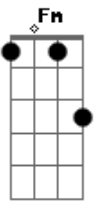

© ukulele-chords.com