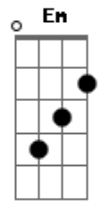

© ukulele-chords.com