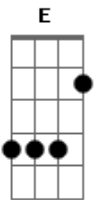

© ukulele-chords.com