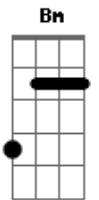

© ukulele-chords.com