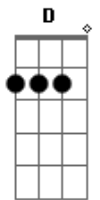

© ukulele-chords.com