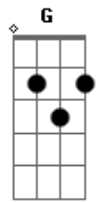

© ukulele-chords.com