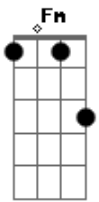

© ukulele-chords.com