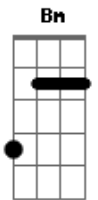

© ukulele-chords.com