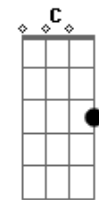

© ukulele-chords.com