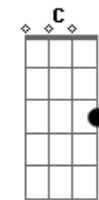

© ukulele-chords.com