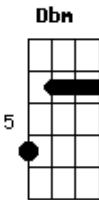

© ukulele-chords.com

© ukulele-chords.com