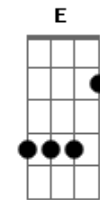

© ukulele-chords.com