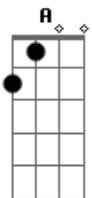

© ukulele-chords.com

© ukulele-chords.com

I think I actually love this swamp

[Refrão]

C

It's no big deal

Am

G