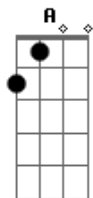

© ukulele-chords.com

© ukulele-chords.com

I think I actually love this swamp

[Refrão]

C

It's no big deal

Am

G