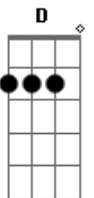

© ukulele-chords.com