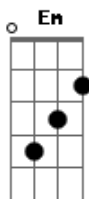

Dishwalla - Find Your Way Back Home

Tom: D

There used to be a time^D
 When you're the only one that you could see^{Bm}
 You built a wall to keep you free^G
 You saw it all so perfectly^{Em}

You divided everything^D
 You had into a thousand parts with names^{Bm}
 It made it easier to place the blame^G
 But it never really was the same^{Em}

(ah ooh)^{D B}
 But now you find you're on your own^G
 To find your way back home^{E E}

Acordes

© ukulele-chords.com

© ukulele-chords.com

© ukulele-chords.com

© ukulele-chords.com

© ukulele-chords.com

© ukulele-chords.com