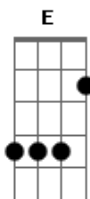

Dishwalla - Find Your Way Back Home

Tom: D

There used to be a time^D
 When you're the only one that you could see^{Bm}
 You built a wall to keep you free^G
 You saw it all so perfectly^{Em}

You divided everything^D
 You had into a thousand parts with names^{Bm}
 It made it easier to place the blame^G
 But it never really was the same^{Em}

Trying to find your way back home^G
 Trying to find your way back home^E

[solo] D B G E D

You used to think that you would never be alone
 But you're losing control
 You find it hard to see at all
 To find your way back

[chorus]

(ah ooh)^{D B}
 So now you find you're on your own^G
 You find you're on your own^E
 (ah ooh)^{D B}
 Trying to find your way back home^G
 Trying to find your way back home^E

There used to be a time when you divided^D
 Everything you had^B
 You had a lie for everything^G
 But were you ever really listening?^E
 You used to talk to god, but you gave up^D
 But then you really never had enough^{B G}
 Or have you lost your memory? memory!^E

(ah ooh)^{D B}
 But now you find you're on your own^G
 To find your way back home^{E E}

Acordes

© ukulele-chords.com

© ukulele-chords.com

© ukulele-chords.com

© ukulele-chords.com

© ukulele-chords.com

© ukulele-chords.com