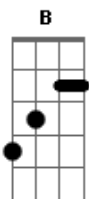

Dishwalla - Find Your Way Back Home

Tom: D

There used to be a time^D
 When you're the only one that you could see^{Bm}
 You built a wall to keep you free^G
 You saw it all so perfectly^{Em}

You divided everything^D
 You had into a thousand parts with names^{Bm}
 It made it easier to place the blame^G
 But it never really was the same^{Em}

Trying to find your way back home^G
 Trying to find your way back home^E

[solo] D B G E D

You used to think that you would never be alone
 But you're losing control
 You find it hard to see at all
 To find your way back

[chorus]

(ah ooh)^{D B}
 So now you find you're on your own^G
 You find you're on your own^E
 (ah ooh)^{D B}
 Trying to find your way back home^G
 Trying to find your way back home^E

There used to be a time when you divided^D
 Everything you had^B
 You had a lie for everything^G
 But were you ever really listening?^E
 You used to talk to god, but you gave up^D
 But then you really never had enough^{B G}
 Or have you lost your memory? memory!^E

(ah ooh)^{D B}
 But now you find you're on your own^G
 To find your way back home^{E E}

Acordes

© ukulele-chords.com

© ukulele-chords.com

© ukulele-chords.com

© ukulele-chords.com

© ukulele-chords.com

© ukulele-chords.com