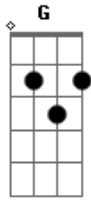

Dish Carpens - GMZA

tom:
 A (forma dos acordes no tom de G)
 Capotraste na 2ª casa
 Intro: D D D D D D

D G
 Gmza, GMZA
 C D
 Since you?re gone, everything turned grey
 D G
 Walking alone on the park or street
 C D
 I got so much around, but no one to meet
 D G

Acordes

© ukulele-chords.com

© ukulele-chords.com

© ukulele-chords.com

© ukulele-chords.com

Gmza, GMZA
 C D
 Since you?re gone, everything turned grey
 D G
 It doesn?t matter the cost of living alone
 C D
 I want somebody waiting for me at home
 D G
 You know I really depend on anything you say
 C D
 Think awhile and everything will be okay
 [Final] D D D D D D