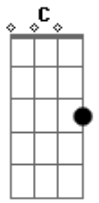

Dish Carpens - GMZA

tom:
 A (forma dos acordes no tom de G)
 Capotraste na 2ª casa
 Intro: D D D D D D

D G
 Gmza, GMZA
 C D
 Since you're gone, everything turned grey
 D G
 Walking alone on the park or street
 C D
 I got so much around, but no one to meet
 D G

Acordes

© ukulele-chords.com

© ukulele-chords.com

© ukulele-chords.com

© ukulele-chords.com

Gmza, GMZA
 C D
 Since you're gone, everything turned grey
 D G
 It doesn't matter the cost of living alone
 C D
 I want somebody waiting for me at home
 D G
 You know I really depend on anything you say
 C D
 Think awhile and everything will be okay
 [Final] D D D D D D