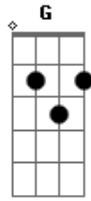

Dish Carpens - GMZA

tom:
 A (forma dos acordes no tom de G)
 Capotraste na 2ª casa
 Intro: D D D D D D

D G
 Gmza, GMZA
 C D
 Since you?re gone, everything turned grey
 D G
 Walking alone on the park or street
 C D
 I got so much around, but no one to meet
 D G

Acordes

© ukulele-chords.com

© ukulele-chords.com

© ukulele-chords.com

© ukulele-chords.com

Gmza, GMZA
 C D
 Since you?re gone, everything turned grey
 D G
 It doesn?t matter the cost of living alone
 C D
 I want somebody waiting for me at home
 D G
 You know I really depend on anything you say
 C D
 Think awhile and everything will be okay
 [Final] D D D D D D