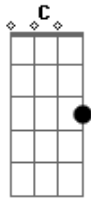

Dish Carpens - GMZA

tom:
 A (forma dos acordes no tom de G)
 Capotraste na 2ª casa
 Intro: D D D D D D

D G
 Gmza, GMZA
 C D
 Since you?re gone, everything turned grey
 D G
 Walking alone on the park or street
 C D
 I got so much around, but no one to meet
 D G

Acordes

© ukulele-chords.com

© ukulele-chords.com

© ukulele-chords.com

© ukulele-chords.com

Gmza, GMZA
 C D
 Since you?re gone, everything turned grey
 D G
 It doesn?t matter the cost of living alone
 C D
 I want somebody waiting for me at home
 D G
 You know I really depend on anything you say
 C D
 Think awhile and everything will be okay
 [Final] D D D D D D