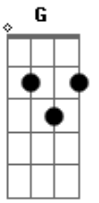

Dish Carpens - GMZA

tom:
 A (forma dos acordes no tom de G)
 Capotraste na 2ª casa
 Intro: D D D D D D

D G
 Gmza, GMZA
 C D
 Since you're gone, everything turned grey
 D G
 Walking alone on the park or street
 C D
 I got so much around, but no one to meet
 D G

Acordes

© ukulele-chords.com

© ukulele-chords.com

© ukulele-chords.com

© ukulele-chords.com

Gmza, GMZA
 C D
 Since you're gone, everything turned grey
 D G
 It doesn't matter the cost of living alone
 C D
 I want somebody waiting for me at home
 D G
 You know I really depend on anything you say
 C D
 Think awhile and everything will be okay
 [Final] D D D D D D