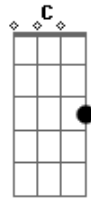

Dish Carpens - GMZA

tom:
 A (forma dos acordes no tom de G)
 Capotraste na 2ª casa
 Intro: D D D D D D

D G
 Gmza, GMZA
 C D
 Since you?re gone, everything turned grey
 D G
 Walking alone on the park or street
 C D
 I got so much around, but no one to meet
 D G

Acordes

© ukulele-chords.com

© ukulele-chords.com

© ukulele-chords.com

© ukulele-chords.com

Gmza, GMZA
 C D
 Since you?re gone, everything turned grey
 D G
 It doesn?t matter the cost of living alone
 C D
 I want somebody waiting for me at home
 D G
 You know I really depend on anything you say
 C D
 Think awhile and everything will be okay
 [Final] D D D D D D