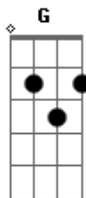

© ukulele-chords.com