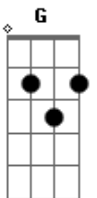

© ukulele-chords.com