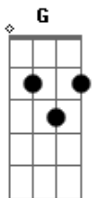

© ukulele-chords.com