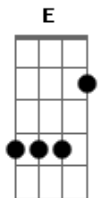

Dirty sweet - Baby Come Home

tom:

Intro: E A E E

[Riff] E

E
Baby when you left me
You left me on my knees
G D A G E
Now I'm begging you please

I won't stay begging long
Cuz begging's a disease
G D A G E
Tell me you don't love me and I'll leave

[Refrão]

E
Now that you're cryin
G
And you're feeling all alone
A E
Baby, oh baby, come on home
E
Well, I'm so sick and tired
G
Of this misery I've known
A E
Baby, oh baby, come on home

[Riff] E

E
The sun ain't been shining
At the bottom of this hill
G D A G E
I got dead flowers on my window still

E
Baby stole her eyes
From a Siamese cat
G D A G E
She got the appetite from a vampire bat

E
Now that you're cryin
G
And you're feeling all alone
A E
Baby, oh baby, come on home
E
Well, I'm so sick and tired

Acordes

© ukulele-chords.com