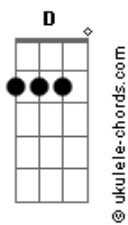

© ukulele-chords.com