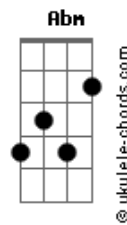

© ukulele-chords.com