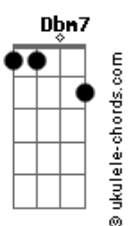

© ukulele-chords.com