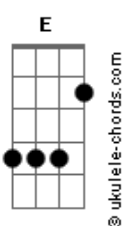

© ukulele-chords.com