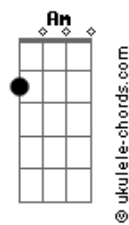

© ukulele-chords.com