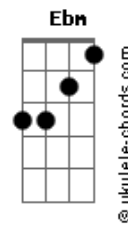

© ukulele-chords.com