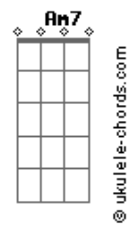

© ukulele-chords.com