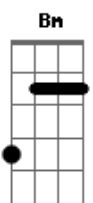

in me eternally

Bm Endlessly we will come together like a symphony and everything
you do feels

A
like its meant to be it's endlessly, music is eternity and
lives in me

A|Bb-Bm
eternally

Acordes

© ukulele-chords.com