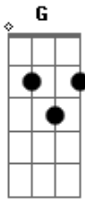

Dire Straits - Water of Love

Tom: G

Intro: 2 x D C G D

D

High and dry in the long hot day
Lost and lonely in every way

Am

Got the flats all around me, sky up above,

D

Yes, I need a little water of love

D

I've been too long lonely and my heart feels pain,
Crying out for some soothing rain

Am

I believe I've taken enough,

D

I need a little water of love

Chorus:

Am

Water of love deep in the ground,

G

D

but there aint no water here to be found

Am

Some day baby when the river runs free,

G

D

It's gonna carry that water of love to me

Solo : D C G D 1 vez

D

There's a bird up in a tree, sitting up high,
Just a-waitin' for me to die

Am

If I don't get some water soon,

D

I'll be dead and gone in the afternoon

Chorus solo like intro: D C G D 1 time

D

Once I had a woman I could call my own,

Once I had a woman now my woman is gone

Am

Once there was a river now there's a stone

D

You know it's evil when you're living alone

REfrao outro: D C G D 1 vez

Acordes