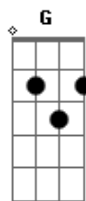

Dire Straits - Ticket To Heaven

Tom: D
Intro: D Bm G A

D
I can see what you're looking to find in the smile on my face A
G A G D
In my peace of mind In my state of grace
D A
I send what I can to the man from the ministry
G A D
he's a part of heaven's plan and he talks to me

D A
Now I send what I can to the man with the diamond ring
G A G D
he's a part of heaven's plan and he sure can sing
D A
now it's all I can afford but the lord has sent me eternity
G A D
it's to save the little children in a poor country

D A
I got my ticket to heaven and everlasting life
G A G D
I got a ride all the way to paradise
D A

I got my ticket to heaven and everlasting life
G A D
all the way to paradise

D
Now there's nothing left for luxuries nothing left to pay my
A
heating bills
G A G D
but the good lord will provide I know he will
D A
so send what you can to the man with the diamond ring
G A D
they're tuning in across the land to hear him sing
D A
I got my ticket to heaven and everlasting life
G A G D
got a ride all the way to paradise
D A
I got my ticket to heaven and everlasting life
G A D Bm
All the way to paradise
G A D Bm
All the way to paradise

(G A D Bm G A D)

Acordes

© ukulele-chords.com

© ukulele-chords.com

© ukulele-chords.com

© ukulele-chords.com