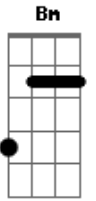

© ukulele-chords.com