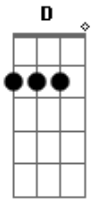

Dire Straits - Ticket To Heaven

Tom: D
Intro: D Bm G A

D
I can see what you're looking to find in the smile on my face A
G A G D
In my peace of mind In my state of grace
D A
I send what I can to the man from the ministry
G A D
he's a part of heaven's plan and he talks to me

D A
Now I send what I can to the man with the diamond ring
G A G D
he's a part of heaven's plan and he sure can sing
D A
now it's all I can afford but the lord has sent me eternity
G A D
it's to save the little children in a poor country

D A
I got my ticket to heaven and everlasting life
G A G D
I got a ride all the way to paradise
D A

I got my ticket to heaven and everlasting life
G A D
all the way to paradise

D
Now there's nothing left for luxuries nothing left to pay my
A
heating bills
G A G D
but the good lord will provide I know he will
D A
so send what you can to the man with the diamond ring
G A D
they're tuning in across the land to hear him sing
D A
I got my ticket to heaven and everlasting life
G A G D
got a ride all the way to paradise
D A
I got my ticket to heaven and everlasting life
G A D Bm
All the way to paradise
G A D Bm
All the way to paradise

(G A D Bm G A D)

Acordes

© ukulele-chords.com