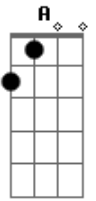

© ukulele-chords.com