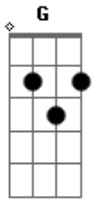

Dire Straits - Ticket To Heaven

Tom: D
Intro: D Bm G A

D
I can see what you're looking to find in the smile on my face A
G A G D
In my peace of mind In my state of grace
D A
I send what I can to the man from the ministry
G A D
he's a part of heaven's plan and he talks to me

D A
Now I send what I can to the man with the diamond ring
G A G D
he's a part of heaven's plan and he sure can sing
D A
now it's all I can afford but the lord has sent me eternity
G A D
it's to save the little children in a poor country

D A
I got my ticket to heaven and everlasting life
G A G D
I got a ride all the way to paradise
D A

I got my ticket to heaven and everlasting life
G A D
all the way to paradise

D
Now there's nothing left for luxuries nothing left to pay my
A
heating bills
G A G D
but the good lord will provide I know he will
D A
so send what you can to the man with the diamond ring
G A D
they're tuning in across the land to hear him sing
D A
I got my ticket to heaven and everlasting life
G A G D
got a ride all the way to paradise
D A
I got my ticket to heaven and everlasting life
G A D Bm
All the way to paradise
G A D Bm
All the way to paradise

(G A D Bm G A D)

Acordes

© ukulele-chords.com

© ukulele-chords.com

© ukulele-chords.com

© ukulele-chords.com