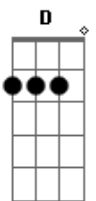

[E E E E E A E]

E You gotta know happy - you gotta know glad
 E Because you're gonna know lonely
 E And you're gonna know bad
 E When you're rippin' and a ridin'
 E And you're coming on strong
 E You start a slippin' and slidin'
 E And it all goes wrong because

E Sometime you're the windshield
 A

Acordes

© ukulele-chords.com

© ukulele-chords.com

© ukulele-chords.com

Sometime you're the bug
 E Sometime it all comes together baby
 D A Sometime you're a fool in love
 E Sometime you're the louisville slugger
 A Sometime you're the ball
 E Sometime it all come together baby
 D A Sometime you're gonna lose it all, (groovin')