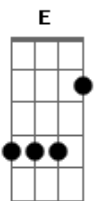

Dire Straits - The Bug

tom:

Intro: [E] A

E Well it's a strange old game - you learn it slow
 E One step forward and it's back to go
 E You're standing on the throttle
 E You're standing on the breaks
 E In the groove 'til you make a mistake

E Sometime you're the windshield
 A Sometime you're the bug
 E Sometime it all comes together baby
 D A Sometime you're a fool in love
 E Sometime you're the louisville slugger
 A Sometime you're the ball
 E Sometime it all come together baby
 D A Sometime you're gonna lose it all, (groovin')

[E E E E E A E]

E You gotta know happy - you gotta know glad
 E Because you're gonna know lonely
 E And you're gonna know bad
 E When you're rippin' and a ridin'
 E And you're coming on strong
 E You start a slippin' and slidin'
 E And it all goes wrong because

E Sometime you're the windshield
 A

Acordes

© ukulele-chords.com

© ukulele-chords.com

© ukulele-chords.com

Sometime you're the bug
 E Sometime it all comes together baby
 D A Sometime you're a fool in love
 E Sometime you're the louisville slugger
 A Sometime you're the ball
 E Sometime it all come together baby
 D A Sometime you're gonna lose it all, (groovin')