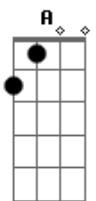

Dire Straits - The Bug

tom:

Intro: [E] A

E Well it's a strange old game - you learn it slow
E One step forward and it's back to go
E You're standing on the throttle
E You're standing on the breaks
E In the groove 'til you make a mistake

E Sometime you're the windshield
A Sometime you're the bug
E Sometime it all comes together baby
D A Sometime you're a fool in love
E Sometime you're the louisville slugger
A Sometime you're the ball
E Sometime it all come together baby
D A Sometime you're gonna lose it all, (groovin')

[E E E E E A E]

E You gotta know happy - you gotta know glad
E Because you're gonna know lonely
E And you're gonna know bad
E When you're rippin' and a ridin'
E And you're coming on strong
E You start a slippin' and slidin'
E And it all goes wrong because

E Sometime you're the windshield
A

Acordes

© ukulele-chords.com