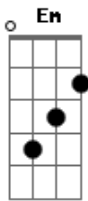

G
© ukulele-chords.com

Em
© ukulele-chords.com