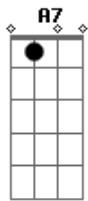

Em
© ukulele-chords.com

A7
© ukulele-chords.com