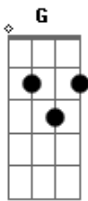

D
© ukulele-chords.com

G
© ukulele-chords.com