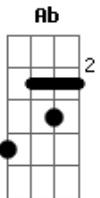

© ukulele-chords.com