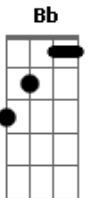

© ukulele-chords.com