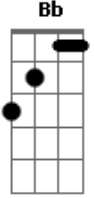

© ukulele-chords.com