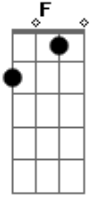

Dire Straits - Fade To Black

Tom: F

Well I wonder where U R 2 nite ^{Dm7} probably on a rampage... ^{A7}
^F ^{G7}

You have been known to take... in getting in somebody's...
^{Bb} Always had the knack 2 ^{A7} fade to ^{Dm7} black ^{A7}
^{Dm7} I betcha already made your pass..... I see a darkened room
somewhere...

Acordes

© ukulele-chords.com