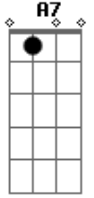

© ukulele-chords.com