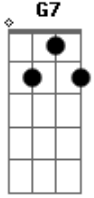

© ukulele-chords.com