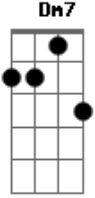

© ukulele-chords.com