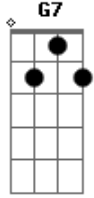

© ukulele-chords.com