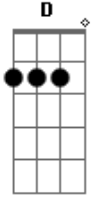

Dire Straits - Espresso Love

Tom: D

Dm
=bend
~ = vibrato

rb= reverse bend
br=brush(with fingers)
/=slide
p=pull-off
h=hammer-on
R=Repetição

Acordes

© ukulele-chords.com

© ukulele-chords.com