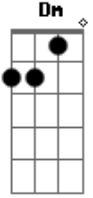

Dire Straits - Espresso Love

Tom: D

Dm
=bend
~ = vibrato

rb= reverse bend
br=brush(with fingers)
/=slide
p=pull-off
h=hammer-on
R=Repetição

Acordes

© ukulele-chords.com

© ukulele-chords.com