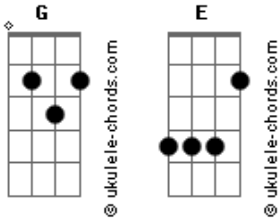

Dire Straits - Calling Elvis

Tom: **G**

From !torn!!!uunet!caen!batcomputer!!!!paride Mon Jun 28
10:10:54 EDT 1993
Article: 5091 of
Newsgroups:
Path: !torn!!!uunet!caen!batcomputer!!!!paride
From: (Alessandro Borille (287786/IE))
Message-ID:
Sender:
Organization: Universita' di Padova, Italia
Date: Mon, 28 Jun 1993 06:08:03 GMT
Lines: 24

This is the scale that Mark plays at the beginning of the solo.

Acordes

I suggest you to hold the first three chords with your first finger, like a little barre`, at the 7th fret. This makes the scale easier to play.