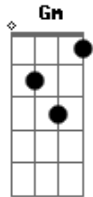

© ukulele-chords.com