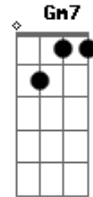

© ukulele-chords.com