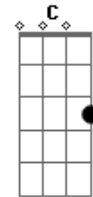

© ukulele-chords.com