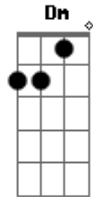

© ukulele-chords.com