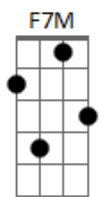

Dionne Warwick - Walk On By

tom:

Gm

If you see me walkin? down the street
Am7
D **Am7** **D** **Am7**
And I start to cry, each time we meet
D **Gm7** **Am7** **Gm7**
Walk on by...walk on by
Am7 **Dm**
Make believe that you don?t see the tears
Am7 **Bb** **C**
Just let me grieve in private, cause each time I see you
F7M
I break down and cry
Bb **F7M** **Bb** **F7M** **Bb**
Walk on by, (don?t stop) walk on by, (don?t stop)
Bb **F7M**
Walk on by

Am7
I just can?t get over losin? you
D **Am7** **D** **Am7**
And so if I seem, broken and blue
D **Gm7** **Am7** **Gm7**
Walk on by...Walk on by

Am7 **Dm** **Am7**
Foolish pride..Is all that I have left, so let me hide
Bb **C**
The tears and the sadness you gave me
F7M
When you said goodbye
Bb **F7M** **Bb** **F7M** **Bb**
Walk on by, (don?t stop) walk on by, (don?t stop)
F7M **Bb** **F7M**
And walk on by

Am7
I just can?t get over losin? you
D **Am7** **D** **Am7**
And so if I seem, broken and blue
D **Gm7** **Am7** **Gm7**
Walk on by...Walk on by
Am7 **Dm** **Am7**
Foolish pride..Is all that I have left, so let me hide
Bb **C**
The tears and the sadness you gave me
F7M
When you said goodbye
Bb **F7M** **Bb** **F7M** **Bb**
Walk on by, (don?t stop) walk on by, (don?t stop)
F7M **Bb** **F7M**
And walk on by

Acordes

© ukulele-chords.com