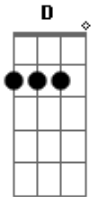

© ukulele-chords.com