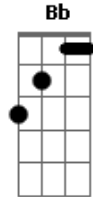

© ukulele-chords.com