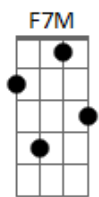

Dionne Warwick - Walk On By

tom:
Gm
Am7
D Am7 D Am7
D Gm7 Am7 Gm7
Am7 Dm
Am7 Bb C
F7M
Bb F7M Bb F7M Bb
Bb F7M
Am7
D Am7 D Am7
D Gm7 Am7 Gm7

Am7 Dm Am7
Foolish pride..Is all that I have left, so let me hide
Bb C
The tears and the sadness you gave me
F7M
When you said goodbye
Bb F7M Bb F7M Bb
Walk on by, (don?t stop) walk on by, (don?t stop)
F7M Bb F7M
And walk on by
Am7
I just can?t get over losin? you
D Am7 D Am7
And so if I seem, broken and blue
D Gm7 Am7 Gm7
Walk on by...Walk on by
Am7 Dm Am7
Foolish pride..Is all that I have left, so let me hide
Bb C
The tears and the sadness you gave me
F7M
When you said goodbye
Bb F7M Bb F7M Bb
Walk on by, (don?t stop) walk on by, (don?t stop)
F7M Bb F7M
And walk on by

Acordes

© ukulele-chords.com