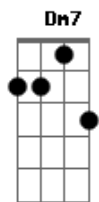

Dionne Warwick - I'll Never Love This Way Again

Tom: **D**
Intro: **D D Dm7 A A G Gbm G Em7 Gbm A7**

D D Dm7 A A G
You looked inside my fan - ta - sies and made each one come true --

G A7 D Gbm Bm
Something no one else had ever found a way to do.

G Gbm G Bm
I'll stand here and remember just how good it's been,

A7 Em G Gdim D Em7 A7
And I know I'll never love this way again.

Refrain:

D Gbm G A7
I know I'll never love this way again,

Bm7 Bm7 G Em7 A7
So I keep holdin' on before the good is gone.

D Gbm G A7
I know I'll never love this way again,

Bm Bm7 Em7 A7 A/7 D - D A A G A7 A7
Hold on, hold on, hold on.

D Gbm G A7
I know I'll never love this way again,

Bm7 Bm7 G Em7 A7
So I keep holdin' on before the good is gone.

D Gbm G A7
I know I'll never love this way again,

Bm Bm7 Em7 A7 A/7 D - D A A G A A7 D
Hold on, hold on, hold on.

Acordes

© ukulele-chords.com

© ukulele-chords.com

© ukulele-chords.com

© ukulele-chords.com

© ukulele-chords.com