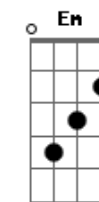

© ukulele-chords.com