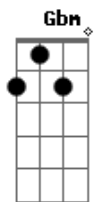

D Gbm G A7
I know I'll never love this way again,

Bm Bm7 Em7 A7 A/7 D - D A A G A7 A7
Hold on, hold on, hold on.

D Gbm G A7
I know I'll never love this way again,

Bm7 Bm7 G Em7 A7
So I keep holdin' on before the good is gone.

D Gbm G A7
I know I'll never love this way again,

Bm Bm7 Em7 A7 A/7 D - D A A G A A7 D
Hold on, hold on, hold on.

Acordes

© ukulele-chords.com

© ukulele-chords.com

© ukulele-chords.com

© ukulele-chords.com

© ukulele-chords.com