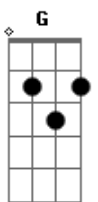

Dionne Warwick - I'll Never Love This Way Again

Tom: **D**
Intro: **D D Dm7 A A G Gbm G Em7 Gbm A7**

D D Dm7 A A G
You looked inside my fan - ta - sies and made each one come true --

G A7 D Gbm Bm
Something no one else had ever found a way to do.

G Gbm G Bm
I'll stand here and remember just how good it's been,

A7 Em G Gdim D Em7 A7
And I know I'll never love this way again.

Refrain:

D Gbm G A7
I know I'll never love this way again,

Bm7 Bm7 G Em7 A7
So I keep holdin' on before the good is gone.

D Gbm G A7
I know I'll never love this way again,

Bm Bm7 Em7 A7 A/7 D - D A A G A7 A7
Hold on, hold on, hold on.

D Gbm G A7
I know I'll never love this way again,

Bm7 Bm7 G Em7 A7
So I keep holdin' on before the good is gone.

D Gbm G A7
I know I'll never love this way again,

Bm Bm7 Em7 A7 A/7 D - D A A G A A7 D
Hold on, hold on, hold on.

Acordes

© ukulele-chords.com

© ukulele-chords.com

© ukulele-chords.com

© ukulele-chords.com

© ukulele-chords.com