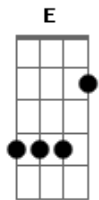

Dionne Warwick - Don't Go Breaking My Heart

Tom: G

Em7 A7 Am7 D
La, la, la, la, la, la, la, la, la, la, la, la
C D
La, la, la, la

Em7 A7 Am7 D
One drop of rain doesn't make the sun run away
C D
Don't go breaking my heart

Em7 A7 Am7 D
One falling leaf doesn't make September in May
C D
Don't go breaking my heart

D Dbm7
I made a mistake
C7 Bm7 E7

Now must you make a mountain out of a grain of sand
Dbm7 C7 Bm7 E7
Don't throw love away because I went astray for awhile
Am7 D D7
Teach my heart how to smile, oh

One sad goodbye doesn't mean we can't love again
Don't go breaking my heart
My love will last till the stars fall down, even then
You'll remain in my heart

E
Come to my arms, forever more stay in my arms
G
And give me your love

La, la, la, la
Don't go breaking my heart

Acordes

E
© ukulele-chords.com