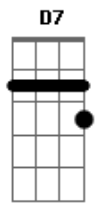

© ukulele-chords.com