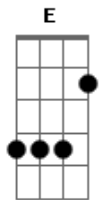

Dionne Warwick - Don't Go Breaking My Heart

Tom: G

Em7 A7 Am7 D
La, la, la, la, la, la, la, la, la, la
C D
La, la, la, la

Em7 A7 Am7 D
One drop of rain doesn't make the sun run away
C D
Don't go breaking my heart

Em7 A7 Am7 D
One falling leaf doesn't make September in May
C D
Don't go breaking my heart

D Dbm7
I made a mistake
C7 Bm7 E7

Now must you make a mountain out of a grain of sand
Dbm7 C7 Bm7 E7
Don't throw love away because I went astray for awhile
Am7 D D7
Teach my heart how to smile, oh

One sad goodbye doesn't mean we can't love again
Don't go breaking my heart
My love will last till the stars fall down, even then
You'll remain in my heart

E
Come to my arms, forever more stay in my arms

G
And give me your love

La, la, la, la
Don't go breaking my heart

Acordes

© ukulele-chords.com