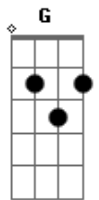

G
© ukulele-chords.com