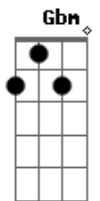

© ukulele-chords.com

© ukulele-chords.com