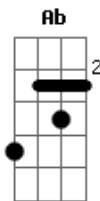

© ukulele-chords.com