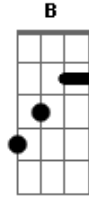

© ukulele-chords.com