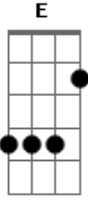

© ukulele-chords.com