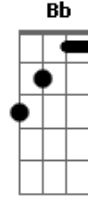

© ukulele-chords.com