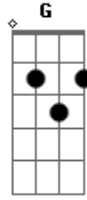

© ukulele-chords.com