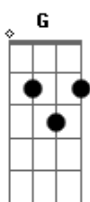

© ukulele-chords.com