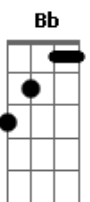

© ukulele-chords.com