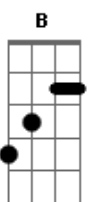

© ukulele-chords.com