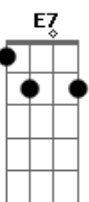

© ukulele-chords.com

© ukulele-chords.com