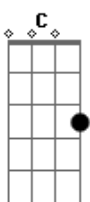

© ukulele-chords.com