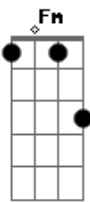

© ukulele-chords.com