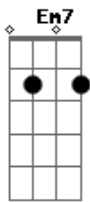

© ukulele-chords.com