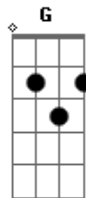

Digimon - Break Up

Tom: Bb

Gm Eb
La Lara, La Lara
F Bb
La Laralara lara,
Cm D Gm
La Lara la Lara la Lara ra. Gm

Gm Eb
La Lara, La Lara
F Bb
La Laralara lara,
Cm Dm Eb F
La rara rara Raaaaa?!

Gm F, Eb F Gm F.
Dm.

(Repite primer intro pero más rápido, osea:
Gm Eb, F, Bb, Cm, Dm, Eb. F.)

Gm Eb
Maketakunai to sakenda mune no
F Bb
Koega kikoeta daro
Cm F D Gm Eb D -> D
Tsuyogatte tachimukau shika nainda.

Gm Eb
Dare demo naisa kimi no banda yo
F [[Am]] Bb
Nige dashicha ikenai
Cm F D Gm Eb[[Gm]] D
-> D
Yuzurenai ashita wo kakete yarunda.

Cm7, Gm7, Cm7, D, D
||: Gm, C. Gm, C. Gm, C, Gm :|| x4

Gm Eb
Get break up!, To break up!
F Bb Cm D G Gm
Atarashi figther hontou no hajimarisu
Gm Eb F Bb
Kimi wo, kimi wo koete yukunda
Cm Dm Eb F
Konobasho kara
It's time to go!

Gm Eb
Get break up! to break up!
F Bb Cm D G Gm
Wakiagaru power kimi wa mou kizuteiru
Gm Eb F Bb
Yume wo, yume de hotto kenai yo
Cm Dm Eb F
Kanaenakutcha
It's time to go!

Acordes

© ukulele-chords.com

© ukulele-chords.com