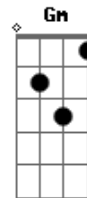

© ukulele-chords.com