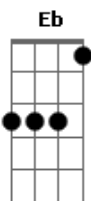

© ukulele-chords.com