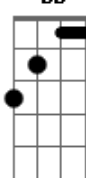

© ukulele-chords.com

Bb