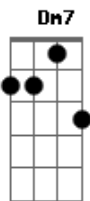

© ukulele-chords.com