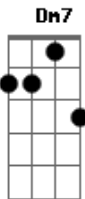

© ukulele-chords.com