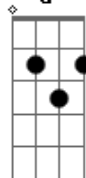

© ukulele-chords.com

G