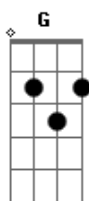

Digimon - Break Up

Tom: Bb

Gm Eb
La Lara, La Lara
F Bb
La Laralara lara,
Cm D Gm
La Lara la Lara la Lara ra. Gm

Gm Eb
La Lara, La Lara
F Bb
La Laralara lara,
Cm Dm Eb F
La rara rara Raaaaa?!

Gm F, Eb F Gm F.
Dm.

(Repite primer intro pero más rápido, osea:
Gm Eb, F, Bb, Cm, Dm, Eb. F.)

Gm Eb
Maketakunai to sakenda mune no
F Bb
Koega kikoeta daro
Cm F D Gm Eb D -> D
Tsuযোগত্ৰে tachimukau shika nainda.

Gm Eb
Dare demo naisa kimi no banda yo
F [[Am]] Bb
Nige dashicha ikenai
Cm F D Gm Eb[[Gm]] D
-> D
Yuzurenai ashita wo kakete yarunda.

Cm7, Gm7, Cm7, D, D
||: Gm, C. Gm, C. Gm, C, Gm :|| x4

Gm Eb
Get break up!, To break up!
F Bb Cm D G Gm
Atarashi figther hontou no hajimarisu
Gm Eb F Bb
Kimi wo, kimi wo koete yukunda
Cm Dm Eb F
Konobasho kara
It's time to go!

Gm Eb
Get break up! to break up!
F Bb Cm D G Gm
Wakiagaru power kimi wa mou kizuteiru
Gm Eb F Bb
Yume wo, yume de hotto kenai yo
Cm Dm Eb F
Kanaenakutcha
It's time to go!

Acordes

© ukulele-chords.com

© ukulele-chords.com