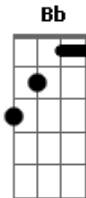

© ukulele-chords.com