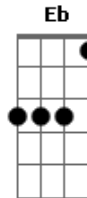

© ukulele-chords.com