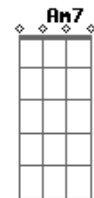

© ukulele-chords.com