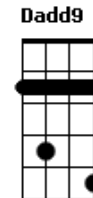

© ukulele-chords.com

© ukulele-chords.com

**Cadd9**  
  
ukulele-chords.com

The diagram shows a 4x4 grid representing the ukulele fretboard. The top row has two open circles above the first and second strings. The second string has a solid black dot on the first fret. The third string has a solid black dot on the second fret. The fourth string is empty.