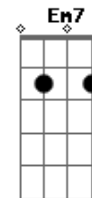

© ukulele-chords.com

© ukulele-chords.com

**Cadd9**  
  
ukulele-chords.com

The diagram shows a 4x4 grid representing the ukulele fretboard. The top row has two open circles above the first and second strings. The second string has a solid black dot on the first fret. The third string has a solid black dot on the second fret. The fourth string is empty.