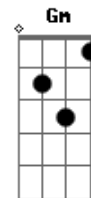

© ukulele-chords.com