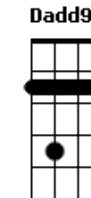

© ukulele-chords.com

© ukulele-chords.com

**Cadd9**  
  
ukulele-chords.com

The diagram shows a 4-string ukulele fretboard with four strings and four frets. The strings are numbered 1 (top) to 4 (bottom). The chord Cadd9 is represented by: an open 1st string (circle), an open 2nd string (circle), a solid black dot on the 2nd fret of the 3rd string, and a solid black dot on the 1st fret of the 4th string.