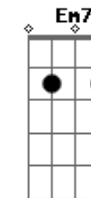

© ukulele-chords.com

© ukulele-chords.com

**Cadd9**  
  
ukulele-chords.com

The diagram shows a 4-string ukulele fretboard with four strings and four frets. The strings are numbered 1 (top) to 4 (bottom). The chord Cadd9 is represented by: an open 1st string (circle), an open 2nd string (circle), a solid black dot on the 2nd fret of the 3rd string, and a solid black dot on the 1st fret of the 4th string.