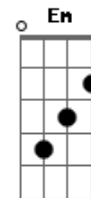

© ukulele-chords.com