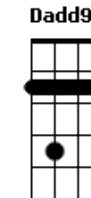

© ukulele-chords.com

© ukulele-chords.com

Cadd9

ukulele-chords.com

The diagram shows a 4x4 grid representing the ukulele fretboard. The top row has two open circles above the first and second strings. The second string has a solid black dot on the first fret. The third string has a solid black dot on the second fret. The fourth string is empty.