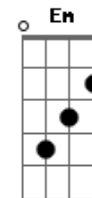

© ukulele-chords.com