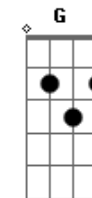

© ukulele-chords.com