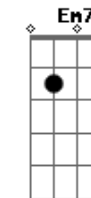

© ukulele-chords.com

© ukulele-chords.com

Cadd9

ukulele-chords.com

The diagram shows a 4x4 grid representing the ukulele fretboard. The top row has two open circles above the first and second strings. The second string has a solid black dot on the first fret. The third string has a solid black dot on the second fret. The fourth string is empty.