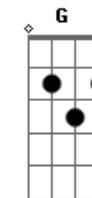

© ukulele-chords.com