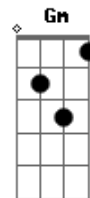

© ukulele-chords.com