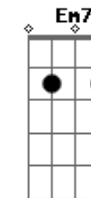

© ukulele-chords.com

© ukulele-chords.com

Cadd9

ukulele-chords.com

The diagram shows a 4x4 grid representing the ukulele fretboard. The top row has two open circles above the first and second strings. The second string has a solid black dot on the first fret. The third string has a solid black dot on the second fret. The fourth string is empty.