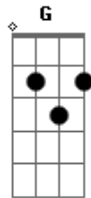

Diego Carcaño - Naive

tom:

Intro: Dm G C F
Dm G C F

Dm G
There's a moment I like best
C F
It's the moment I saw you first
Dm G
In the patio of a school
C F
Hearing about you

Dm G
I don't remember if the sun burned
C F
Or the air was strong
Dm G
I just know my soul was set on fire
C F
But it was also cold

Dm G
I confused you with love
C F
Blind as I always have been
Dm G
Everyone told me of the cliff
C F
In your empty soul, I didn't stop

Dm G
I never had wings
C F
But always had faith
Dm G
I liked being naive

Acordes

© ukulele-chords.com

© ukulele-chords.com

© ukulele-chords.com

© ukulele-chords.com

C F
And live only to love
Dm G
Wait, there's a moment I like more
C F
It's the moment you slept on my arm
Dm G
In the back of a car
C F
Hearing my heart race