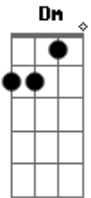

Diego Carcaño - Naive

tom:

Intro: Dm G C F
Dm G C F

Dm G
There's a moment I like best
C F
It's the moment I saw you first
Dm G
In the patio of a school
C F
Hearing about you

Dm G
I don't remember if the sun burned
C F
Or the air was strong
Dm G
I just know my soul was set on fire
C F
But it was also cold

Dm G
I confused you with love
C F
Blind as I always have been
Dm G
Everyone told me of the cliff
C F
In your empty soul, I didn't stop

Dm G
I never had wings
C F
But always had faith
Dm G
I liked being naive

Acordes

© ukulele-chords.com

© ukulele-chords.com

© ukulele-chords.com

© ukulele-chords.com

C F
And live only to love
Dm G
Wait, there's a moment I like more
C F
It's the moment you slept on my arm
Dm G
In the back of a car
C F
Hearing my heart race