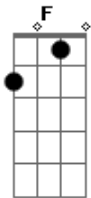

Diego Carcaño - Naive

tom:

Intro: Dm G C F
Dm G C F

Dm G
There's a moment I like best
C F
It's the moment I saw you first
Dm G
In the patio of a school
C F
Hearing about you

Dm G
I don't remember if the sun burned
C F
Or the air was strong
Dm G
I just know my soul was set on fire
C F
But it was also cold

Dm G
I confused you with love
C F
Blind as I always have been
Dm G
Everyone told me of the cliff
C F
In your empty soul, I didn't stop

Dm G
I never had wings
C F
But always had faith
Dm G
I liked being naive

Acordes

© ukulele-chords.com

© ukulele-chords.com

© ukulele-chords.com

© ukulele-chords.com

C F
And live only to love
Dm G
Wait, there's a moment I like more
C F
It's the moment you slept on my arm
Dm G
In the back of a car
C F
Hearing my heart race