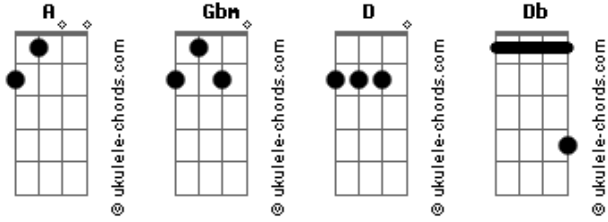

Dido - My Life Live

Tom: A

// Remarks:
 // =====
 // the `Brixton Academy' concert. The tab uses the
 //

Gbm E(A) **D**
Db

I I I I I I I I I I

// Intro And Verse 1 and Chorus:
 // =====
 // starts just a little bit after the end of the chord **D** and
 just
 // before to play again the riff with the **Gbm** chord e.g
 //

D **Gbm** E(A)
Db

I I I I I I I I I I

{intro ends....) What I... choose..... to

Acordes

do.....is of no concern....

// Lyrics:
 // =====

Gbm **A** **D** **Db**
 What I choose to do is of no concern to you and your

Gbm **A** **D** **Db**
 friends

Gbm **A** **D** **Db**
 Where I lay my hat may not be my home

Gbm **A** **D** **Db**
 But I will last on my own

'Cause it's me,
 and my life,
 it's my life

Oh the world has sat in the palm of your hand not that you'd
 see
 And I'm tired and bored of waiting for you
 And all those things you never do