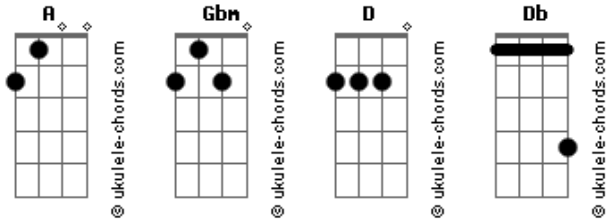

Dido - My Life Live

Tom: A

// Remarks:
 // =====
 // the `Brixton Academy' concert. The tab uses the
 //

Gbm E(A) **D**
Db

I I I I I I I I I I

// Intro And Verse 1 and Chorus:
 // =====
 // starts just a little bit after the end of the chord **D** and
 // just
 // before to play again the riff with the **Gbm** chord e.g
 //

D **Gbm** E(A)
Db

I I I I I I I I I I

{intro ends....) What I... choose..... to

Acordes

do.....is of no concern....

// Lyrics:
 // =====

Gbm **A** **D** **Db**
 What I choose to do is of no concern to you and your
Gbm **A** **D** **Db**
 friends

Gbm **A** **D** **Db**
 Where I lay my hat may not be my home

Gbm **A** **D** **Db**
 But I will last on my own

'Cause it's me,
 and my life,
 it's my life

Oh the world has sat in the palm of your hand not that you'd
 see
 And I'm tired and bored of waiting for you
 And all those things you never do