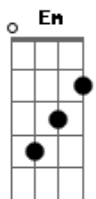

© ukulele-chords.com