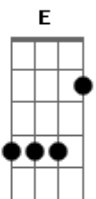

© ukulele-chords.com