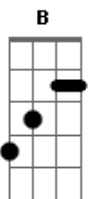

© ukulele-chords.com