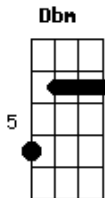

© ukulele-chords.com