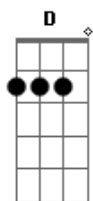

Dido - Closer

Tom: **D**

E Dbm E Dbm
I see you walking everyday, yeah

E Dbm
With a smile beneath your frown

E Dbm
But I will not look away, yeah

A B
What does it mean?

A B
What's there to see?

Chorus:
If I look closer

Dbm E Dbm
Closer, closer, closer

E Dbm
Closer, closer

E Dbm
Closer, closer

.

Piano solo (b means bass note, e.g. **bF** = bass **F**):

C#, D, C#, A, E,
F#, G, B, F#, B, E,
bD, C#, B, A#,

(repeat solo)
bF#, E#

[At the "yeah" at the end of the 2nd chorus with the piano, play A, Em then F#. Do this progression for the end of the song as well]

Piano part:

B, E, G#, (repeat)
B, E, D#,
B, D#, E (repeat)

Do this until "what does it mean" then:

A, C#, E, (repeat)
A, C#,
B, D#, F#, (repeat)
B, Eb
(repeat till chorus)

Chorus:

G#, B, E, (repeat)
G#, B, Eb
B, D#, F, (repeat)
B
(repeat till a change occurs)

Slight variation of piano solo at the near end:

C#, D, E, D, C#, A, bE,
F#, G, B, F#, B, bE,
D, C#, B, A, F#, bE
.
.
.

Acordes