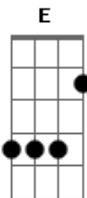

© ukulele-chords.com