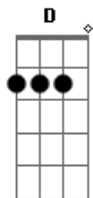

Dido - Closer

Tom: **D**

E Dbm E Dbm
I see you walking everyday, yeah

E Dbm
With a smile beneath your frown

E Dbm
But I will not look away, yeah

A B
What does it mean?

A B
What's there to see?

Chorus:
If I look closer

Dbm E Dbm
Closer, closer, closer

E Dbm
Closer, closer

E Dbm
Closer, closer

.

Piano solo (b means bass note, e.g. **bF** = bass **F**):

C#, D, C#, A, E,
F#, G, B, F#, B, E,
bD, C#, B, A#,

(repeat solo)
bF#, E#

[At the "yeah" at the end of the 2nd chorus with the piano, play A, Em then F#. Do this progression for the end of the song as well]

Piano part:

B, E, G#, (repeat)
B, E, D#,
B, D#, E (repeat)

Do this until "what does it mean" then:

A, C#, E, (repeat)
A, C#,
B, D#, F#, (repeat)
B, Eb
(repeat till chorus)

Chorus:

G#, B, E, (repeat)
G#, B, Eb
B, D#, F, (repeat)
B
(repeat till a change occurs)

Slight variation of piano solo at the near end:

C#, D, E, D, C#, A, bE,
F#, G, B, F#, B, bE,
D, C#, B, A, F#, bE
.
.
.

Acordes