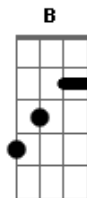

© ukulele-chords.com