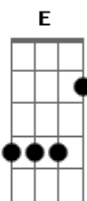

© ukulele-chords.com