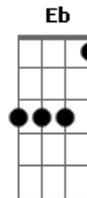

© ukulele-chords.com