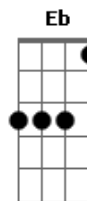

© ukulele-chords.com