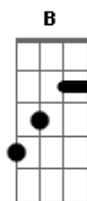

© ukulele-chords.com