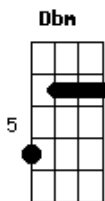

© ukulele-chords.com