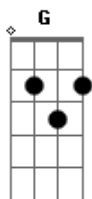

Diana Ross - Upside Down

tom:

Intro: **Em A D**
Em A D Em

I said, **Em** upside down you're **A** turning me

You're **D** giving love **Em** instinctively

Around and round you're **A** turning me **D Em**

Em A D Em
Upside down, boy, you turn me

G A D Gm
I know you got charm and appeal, you always play the field

Acordes

© ukulele-chords.com

© ukulele-chords.com

© ukulele-chords.com

© ukulele-chords.com

© ukulele-chords.com

I'm crazy to think you are mine

Gm
As long as the sun continues to shine

Gm
There's a place in my heart for you, that's the bottomline

G A D Gm
Instinctively you give to me the love that i need

Gm
I cherish the moments with you

Gm
Respectfully i see to thee, i'm aware that you're cheating