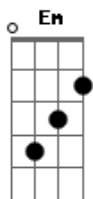

Diana Ross - Upside Down

tom:

Intro: ^D
Em A D
Em A D Em

I said, ^{Em} upside down you're ^A turning me

You're ^D giving love ^{Em} instinctively

Around and round you're ^A turning me ^{D Em}

^{Em} ^A ^D ^{Em}
Upside down, boy, you turn me

^{Gm}
But no one makes me feel like you do

^{G A D Gm}
I know you got charm and appeal, you always play the field

^{Gm}

Acordes

© ukulele-chords.com

© ukulele-chords.com

© ukulele-chords.com

© ukulele-chords.com

© ukulele-chords.com

I'm crazy to think you are mine

^{Gm}

As long as the sun continues to shine

^{Gm}

There's a place in my heart for you, that's the bottomline

^{G A D Gm}

Instinctively you give to me the love that i need