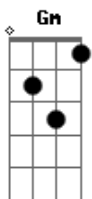

Diana Ross - Upside Down

tom:

Intro: ^D
Em A D
Em A D Em

I said, ^{Em} upside down you're ^A turning me

You're ^D giving love ^{Em} instinctively

Around and round you're ^A turning me ^{D Em}

^{Em} ^A ^D ^{Em}
Upside down, boy, you turn me

^{Gm}
But no one makes me feel like you do

^{G A D Gm}
I know you got charm and appeal, you always play the field

^{Gm}

Acordes

© ukulele-chords.com

© ukulele-chords.com

© ukulele-chords.com

© ukulele-chords.com

© ukulele-chords.com

I'm crazy to think you are mine

^{Gm}

As long as the sun continues to shine

^{Gm}

There's a place in my heart for you, that's the bottomline

^{G A D Gm}

Instinctively you give to me the love that i need