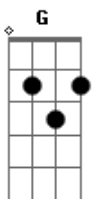

Diana Ross - Upside Down

tom:

Intro: ^D
Em A D
Em A D Em

I said, ^{Em} upside down you're ^A turning me

You're ^D giving love ^{Em} instinctively

Around and round you're ^A turning me ^{D Em}

^{Em} ^A ^D ^{Em}
Upside down, boy, you turn me

^{Gm}
But no one makes me feel like you do

^{G A D Gm}
I know you got charm and appeal, you always play the field

^{Gm}

Acordes

© ukulele-chords.com

© ukulele-chords.com

© ukulele-chords.com

© ukulele-chords.com

© ukulele-chords.com

I'm crazy to think you are mine

^{Gm}

As long as the sun continues to shine

^{Gm}

There's a place in my heart for you, that's the bottomline

^{G A D Gm}

Instinctively you give to me the love that i need