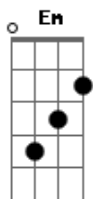

Diana Ross - Upside Down

tom:

Intro: **Em A D**
Em A D Em

I said, **Em** upside down you're **A** turning me

You're **D** giving love **Em** instinctively

Around and round you're **A** turning me **D Em**

Em A D Em
Upside down, boy, you turn me

A D Em
Inside out and round and round

G A D Gm
Instinctively you give to me the love that i need

Gm
I cherish the moments with you

Gm
Respectfully i see to thee, i'm aware that you're cheating

Gm
But no one makes me feel like you do

G A D Gm
I know you got charm and appeal, you always play the field

Acordes

© ukulele-chords.com

© ukulele-chords.com

© ukulele-chords.com

© ukulele-chords.com

© ukulele-chords.com

I'm crazy to think you are mine