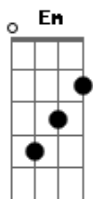

Diana Ross - Upside Down

tom:

Intro: ^D
Em A D
Em A D Em

^{Em} I said, upside down you're turning me
^D You're giving love instinctively
^A Around and round you're turning me ^{D Em}

^{Em} ^A ^D ^{Em}
Upside down, boy, you turn me
^A ^D ^{Em}
Inside out and round and round

^{G A D Gm}
I know you got charm and appeal, you always play the field
^{Gm}

Acordes

© ukulele-chords.com

© ukulele-chords.com

© ukulele-chords.com

© ukulele-chords.com

© ukulele-chords.com

I'm crazy to think you are mine
^{Gm}
As long as the sun continues to shine
^{Gm}
There's a place in my heart for you, that's the bottomline