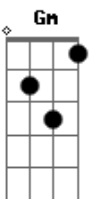

Diana Ross - Upside Down

tom:

Intro: ^D
Em A D
Em A D Em

^{Em} I said, upside down you're turning me
^D You're giving love instinctively
^A Around and round you're turning me ^{D Em}

^{Em} ^A ^D ^{Em}
Upside down, boy, you turn me
^A ^D ^{Em}
Inside out and round and round

^{G A D Gm}
I know you got charm and appeal, you always play the field
^{Gm}

Acordes

© ukulele-chords.com

© ukulele-chords.com

© ukulele-chords.com

© ukulele-chords.com

© ukulele-chords.com

I'm crazy to think you are mine
^{Gm}
As long as the sun continues to shine
^{Gm}
There's a place in my heart for you, that's the bottomline