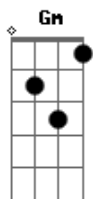

Diana Ross - Upside Down

tom:

Intro: **Em A D**
Em A D Em

I said, **Em** upside down you're **A** turning me

You're **D** giving love **Em** instinctively

Around and round you're **A** turning me **D Em**

Em A D Em
Upside down, boy, you turn me

G A D Gm
I know you got charm and appeal, you always play the field

Acordes

© ukulele-chords.com

© ukulele-chords.com

© ukulele-chords.com

© ukulele-chords.com

© ukulele-chords.com

I'm crazy to think you are mine

Gm
As long as the sun continues to shine

Gm
There's a place in my heart for you, that's the bottomline

G A D Gm
Instinctively you give to me the love that i need

Gm
I cherish the moments with you

Gm
Respectfully i see to thee, i'm aware that you're cheating