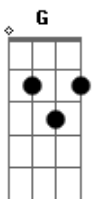

Diana Ross - Upside Down

tom:

Intro: ^D
Em A D
Em A D Em

^{Em} I said, upside down you're turning me
^D You're giving love instinctively
^A Around and round you're turning me ^{D Em}

^{Em} ^A ^D ^{Em}
Upside down, boy, you turn me
^A ^D ^{Em}
Inside out and round and round

^{G A D Gm}
I know you got charm and appeal, you always play the field
^{Gm}

Acordes

© ukulele-chords.com

© ukulele-chords.com

© ukulele-chords.com

© ukulele-chords.com

© ukulele-chords.com

I'm crazy to think you are mine
^{Gm}
As long as the sun continues to shine
^{Gm}
There's a place in my heart for you, that's the bottomline