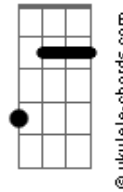

Diana Krall - Autumn Leaves

Tom: D

Bm **Em7**
The falling leaves
A7 **D7M**
Drift by my window
G7M **Dbdim**
The falling leaves
Gb7 **Bm**
Of red and gold

Bm **Em7**
I see your lips
A7 **D7M**
The summer kisses
G7M **Dbdim**
The sunburned hands
Gb7 **Bm**
I used to hold

Bm **Dbdim**
Since you went away
Gb7 **Bm**
The days grow long
Bm **Em7**
And soon I'll hear
A7 **D7M**
Old winter's song
D7M **Dbdim**
But I miss you
Dbdim **Gb7**
Most of all
Gb7 **Bm**
My Darling
Bm **Dbdim**
When autumn leaves
Gb7 **Bm**
Start to fall

Acordes

© ukulele-chords.com

© ukulele-chords.com

© ukulele-chords.com

Bm

© ukulele-chords.com

© ukulele-chords.com

© ukulele-chords.com

© ukulele-chords.com