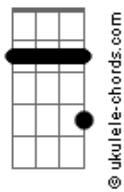

Diana Krall - Autumn Leaves

Tom: D

Bm **Em7**
The falling leaves
A7 **D7M**
Drift by my window
G7M **Dbdim**
The falling leaves
Gb7 **Bm**
Of red and gold

Bm **Em7**
I see your lips
A7 **D7M**
The summer kisses
G7M **Dbdim**
The sunburned hands
Gb7 **Bm**
I used to hold

Bm **Dbdim**
Since you went away
Gb7 **Bm**
The days grow long
Bm **Em7**
And soon I'll hear
A7 **D7M**
Old winter's song
D7M **Dbdim**
But I miss you
Dbdim **Gb7**
Most of all
Gb7 **Bm**
My Darling
Bm **Dbdim**
When autumn leaves
Gb7 **Bm**
Start to fall

Acordes

D7M