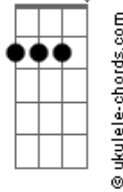

Diana Krall - Autumn Leaves

Tom: D

Bm **Em7**
The falling leaves
A7 **D7M**
Drift by my window
G7M **Dbdim**
The falling leaves
Gb7 **Bm**
Of red and gold

Bm **Em7**
I see your lips
A7 **D7M**
The summer kisses
G7M **Dbdim**
The sunburned hands
Gb7 **Bm**
I used to hold

Bm **Dbdim**
Since you went away
Gb7 **Bm**
The days grow long
Bm **Em7**
And soon I'll hear
A7 **D7M**
Old winter's song
D7M **Dbdim**
But I miss you
Dbdim **Gb7**
Most of all
Gb7 **Bm**
My Darling
Bm **Dbdim**
When autumn leaves
Gb7 **Bm**
Start to fall

Acordes

© ukulele-chords.com

© ukulele-chords.com

D

© ukulele-chords.com

© ukulele-chords.com

© ukulele-chords.com

© ukulele-chords.com

© ukulele-chords.com