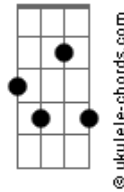

# Diana Krall - Autumn Leaves

Tom: D

**Bm** **Em7**  
The falling leaves  
**A7** **D7M**  
Drift by my window  
**G7M** **Dbdim**  
The falling leaves  
**Gb7** **Bm**  
Of red and gold

**Bm** **Em7**  
I see your lips  
**A7** **D7M**  
The summer kisses  
**G7M** **Dbdim**  
The sunburned hands  
**Gb7** **Bm**  
I used to hold

**Bm** **Dbdim**  
Since you went away  
**Gb7** **Bm**  
The days grow long  
**Bm** **Em7**  
And soon I'll hear  
**A7** **D7M**  
Old winter's song  
**D7M** **Dbdim**  
But I miss you  
**Dbdim** **Gb7**  
Most of all  
**Gb7** **Bm**  
My Darling  
**Bm** **Dbdim**  
When autumn leaves  
**Gb7** **Bm**  
Start to fall

© ukulele-chords.com

**Em7**

© ukulele-chords.com

**A7**

© ukulele-chords.com

**Gb7**

© ukulele-chords.com

**Dbdim**