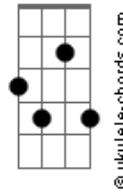

Diana Krall - Autumn Leaves

Tom: D

Bm **Em7**
The falling leaves
A7 **D7M**
Drift by my window
G7M **Dbdim**
The falling leaves
Gb7 **Bm**
Of red and gold

Bm **Em7**
I see your lips
A7 **D7M**
The summer kisses
G7M **Dbdim**
The sunburned hands
Gb7 **Bm**
I used to hold

Bm **Dbdim**
Since you went away
Gb7 **Bm**
The days grow long
Bm **Em7**
And soon I'll hear
A7 **D7M**
Old winter's song
D7M **Dbdim**
But I miss you
Dbdim **Gb7**
Most of all
Gb7 **Bm**
My Darling
Bm **Dbdim**
When autumn leaves
Gb7 **Bm**
Start to fall

© ukulele-chords.com

Em7

© ukulele-chords.com

A7

© ukulele-chords.com

Gb7

© ukulele-chords.com

Dbdim