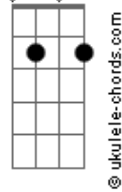

Diana Krall - Autumn Leaves

Tom: D

Bm **Em7**
The falling leaves
A7 **D7M**
Drift by my window
G7M **Dbdim**
The falling leaves
Gb7 **Bm**
Of red and gold

Bm **Em7**
I see your lips
A7 **D7M**
The summer kisses
G7M **Dbdim**
The sunburned hands
Gb7 **Bm**
I used to hold

Bm **Dbdim**
Since you went away
Gb7 **Bm**
The days grow long
Bm **Em7**
And soon I'll hear
A7 **D7M**
Old winter's song
D7M **Dbdim**
But I miss you
Dbdim **Gb7**
Most of all
Gb7 **Bm**
My Darling
Bm **Dbdim**
When autumn leaves
Gb7 **Bm**
Start to fall

Acordes

© ukulele-chords.com

© ukulele-chords.com

© ukulele-chords.com

© ukulele-chords.com

Em7

© ukulele-chords.com

© ukulele-chords.com

© ukulele-chords.com