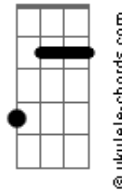

Diana Krall - Autumn Leaves

Tom: D

Bm **Em7**
The falling leaves
A7 **D7M**
Drift by my window
G7M **Dbdim**
The falling leaves
Gb7 **Bm**
Of red and gold

Bm **Em7**
I see your lips
A7 **D7M**
The summer kisses
G7M **Dbdim**
The sunburned hands
Gb7 **Bm**
I used to hold

Bm **Dbdim**
Since you went away
Gb7 **Bm**
The days grow long
Bm **Em7**
And soon I'll hear
A7 **D7M**
Old winter's song
D7M **Dbdim**
But I miss you
Dbdim **Gb7**
Most of all
Gb7 **Bm**
My Darling
Bm **Dbdim**
When autumn leaves
Gb7 **Bm**
Start to fall

Acordes

© ukulele-chords.com

© ukulele-chords.com

© ukulele-chords.com

Bm

© ukulele-chords.com

© ukulele-chords.com

© ukulele-chords.com

© ukulele-chords.com