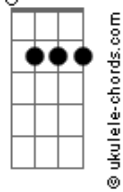

Diana Krall - Autumn Leaves

Tom: D

Bm **Em7**
The falling leaves
A7 **D7M**
Drift by my window
G7M **Dbdim**
The falling leaves
Gb7 **Bm**
Of red and gold

Bm **Em7**
I see your lips
A7 **D7M**
The summer kisses
G7M **Dbdim**
The sunburned hands
Gb7 **Bm**
I used to hold

Bm **Dbdim**
Since you went away
Gb7 **Bm**
The days grow long
Bm **Em7**
And soon I'll hear
A7 **D7M**
Old winter's song
D7M **Dbdim**
But I miss you
Dbdim **Gb7**
Most of all
Gb7 **Bm**
My Darling
Bm **Dbdim**
When autumn leaves
Gb7 **Bm**
Start to fall

Acordes

© ukulele-chords.com

G7M

© ukulele-chords.com

© ukulele-chords.com

© ukulele-chords.com

© ukulele-chords.com

© ukulele-chords.com

© ukulele-chords.com