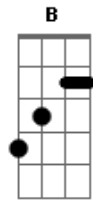

© ukulele-chords.com