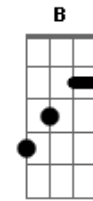

DFC - Face The Reality

tom: Em

Intro: E D

Em
I'm face to face with my enemy E D

Em E D
I have no choice, I know nothing

Em E D
I'm money broke I got no chance

Em
Now it just too late
But I still fight

(D A C)
(G B Gb)

Em
Fight to survive
Fight for my rights

(D A C)
(G B Gb)

(D A C)
(G B Gb)

Em
I want the truth
Now it's time to face

(D A C)
(G B Gb)

Em
Face the reality, face the enemy

(D A C G)
(B Gb Em)

G Em C
Now I know who is my enemy

G Em C
Dirty fucking system, set me fucking free

Acordes

© ukulele-chords.com

© ukulele-chords.com

© ukulele-chords.com

© ukulele-chords.com

© ukulele-chords.com

© ukulele-chords.com