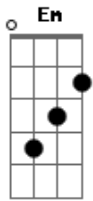

DFC - Face The Reality

tom: Em

Intro: E D

Em
I'm face to face with my enemy E D

Em E D
I have no choice, I know nothing

Em E D
I'm money broke I got no chance

Em
Now it just too late
But I still fight

(D A C)
(G B Gb)

Em
Fight to survive
Fight for my rights

(D A C)
(G B Gb)

(D A C)
(G B Gb)

Em
I want the truth
Now it's time to face

(D A C)
(G B Gb)

Em
Face the reality, face the enemy

(D A C G)
(B Gb Em)

G Em C
Now I know who is my enemy

G Em C
Dirty fucking system, set me fucking free

Acordes

© ukulele-chords.com