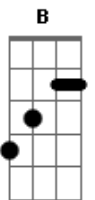

© ukulele-chords.com