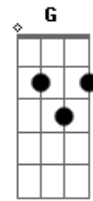

© ukulele-chords.com