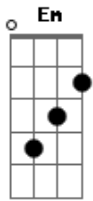

DFC - Face The Reality

tom:
Intro: E D Em

Em E D
I'm face to face with my enemy
Em E D
I have no choice, I know nothing
Em E D
I'm money broke I got no chance

Em
Now it just too late
But I still fight

(D A C)
(G B Gb)

Em
Fight to survive
Fight for my rights

Acordes

© ukulele-chords.com