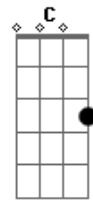

© ukulele-chords.com