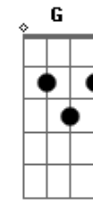

DFC - Face The Reality

tom: Em

Intro: E D

Em
I'm face to face with my enemy E D

Em E D
I have no choice, I know nothing

Em E D
I'm money broke I got no chance

Em
Now it just too late
But I still fight

(D A C)
(G B Gb)

Em
Fight to survive
Fight for my rights

(D A C)
(G B Gb)

(D A C)
(G B Gb)

Em
I want the truth
Now it's time to face

(D A C)
(G B Gb)

Em
Face the reality, face the enemy

(D A C G)
(B Gb Em)

G Em C
Now I know who is my enemy

G Em C
Dirty fucking system, set me fucking free

Acordes

© ukulele-chords.com

© ukulele-chords.com

© ukulele-chords.com

© ukulele-chords.com

© ukulele-chords.com

© ukulele-chords.com