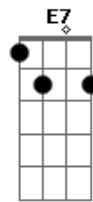

© ukulele-chords.com