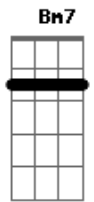

© ukulele-chords.com