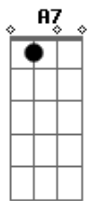

© ukulele-chords.com