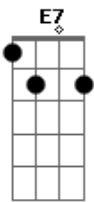

© ukulele-chords.com