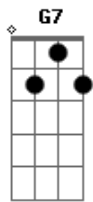

© ukulele-chords.com