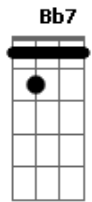

© ukulele-chords.com