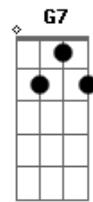

© ukulele-chords.com