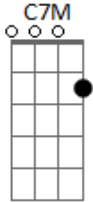

© ukulele-chords.com