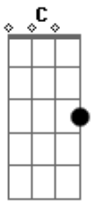

Devendra Banhart - Hey Mama Wolf

Tom: **G**

chords are **C** and **D** through out the whole song. start each phrase in the middle of playing the **D** chord

Acordes

© ukulele-chords.com

© ukulele-chords.com