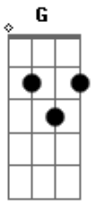

Devendra Banhart - Hey Mama Wolf

Tom: **G**

chords are **C** and **D** through out the whole song. start each phrase in the middle of playing the **D** chord

Acordes

© ukulele-chords.com