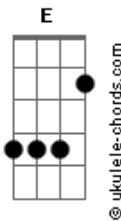

Devendra Banhart - Chrales C Leary

Tom: C

Tabbed : Michel Engeln

Chords : Am e|----- E e|-----|

Intro:

I lost the gloves that my mother gave to me

While on my ways to the make believe sea

And I lost the rings that my lover gave to me

While on my ways to the Red Salt Sea

Dadaladoo...

Acordes

...etc...

And I lost my ways to my happy pen club
 And ended up where I still can't say but
 I lost my favorite pen on the way
 And I lost my friend but that couldn't be
 I lost the friend who sang with me
 I lost my son but that couldn't be
 I lost the son who sat on my knee
 And I lost my friend but that couldn't be
 I lost my man I let inside me
 And I lost my friend that my love and I shared
 While on my ways to the make believe cares
 Dadaladoo...

And I lost the tunes that stuck to my ears
 While on my ways to the make believe hears
 And I saw Sapiena she sang to the sea
 The only person left on the island was me
 Dadaladoo...

And I love the man who took care of me
 He owns the ship the Charles C. Leary
 Yes I love the man who took care of me
 He sails the world on the Charles C. Leary