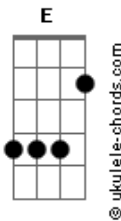

# Devendra Banhart - Chrales C Leary

Tom: C

Tabbed : Michel Engeln

Chords : Am e|----- E e|-----|

Intro:

I lost the gloves that my mother gave to me

While on my ways to the make believe sea

And I lost the rings that my lover gave to me

## Acordes

...etc...

And I lost my ways to my happy pen club  
 And ended up where I still can't say but  
 I lost my favorite pen on the way  
 And I lost my friend but that couldn't be  
 I lost the friend who sang with me  
 I lost my son but that couldn't be  
 I lost the son who sat on my knee  
 And I lost my friend but that couldn't be  
 I lost my man I let inside me  
 And I lost my friend that my love and I shared  
 While on my ways to the make believe cares  
 Dadaladoo...